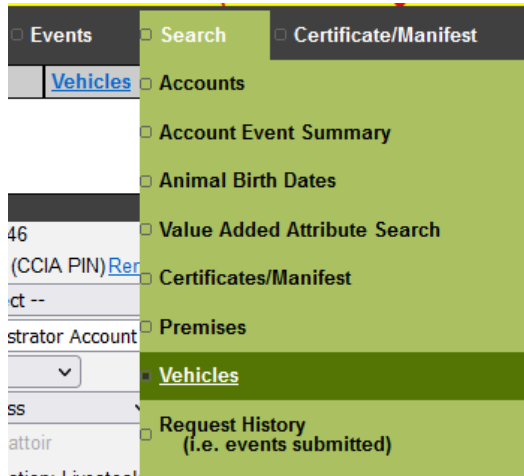

Enhancement #3: Vehicle Search Removed

The **Vehicle search** feature has been removed from the Search module and the Event Details page.

Search module:

Event Details page:

Event Details

Event Type: Move In

Event Date: * (YYYYMMDDHHMM)

Source Account: -- Select --

Source Premises: -- Select --

Vehicle ID: -- Select --
(Please enter the vehicle Licence Plate number. If there is no licence plate, enter the Vehicle Identification Number (VIN).)

Destination Account: * CANADIAN CATTLE IDENTIFICATION AGENCY (A0303371)

Destination Premises: * -- Select --

Species: -- Select --

Sex: -- Select --

Breed: -- Select --

Colour: -- Select --

Comment: