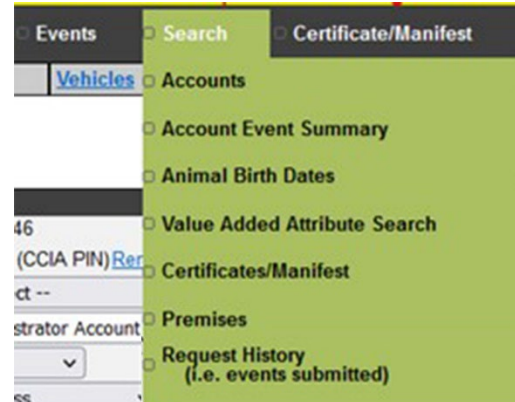

Enhancement #3: Vehicle Search Removed

The **Vehicle search** feature has been removed from the Search module and the Event Details page.

Search module:

Event Details page:

Event Details

Event Type: Move In

Event Date: * (YYYYMMDDHHMM)

Source Account: -- Select --

Source Premises: -- Select --

Vehicle ID: -- Select --
(Please enter the vehicle Licence Plate number. If there is no licence plate, enter the Vehicle Identification Number (VIN).)

Destination Account: * CANADIAN CATTLE IDENTIFICATION AGENCY (A0303371)

Destination Premises: * -- Select --

Species: -- Select --

Sex: -- Select --

Breed: -- Select --

Colour: -- Select --

Comment: