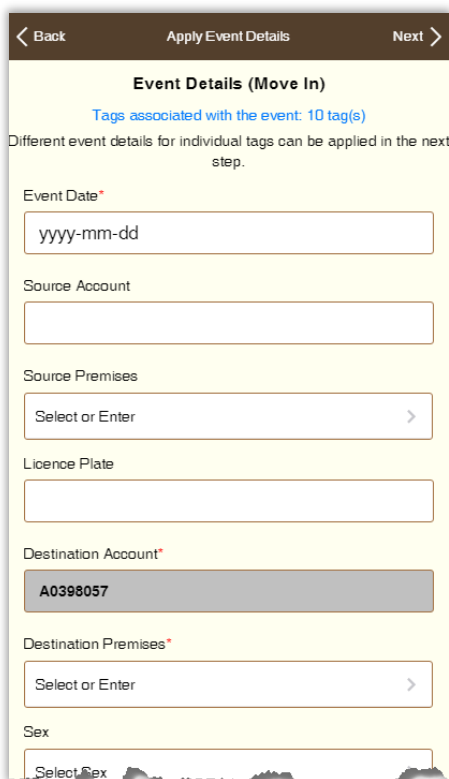

Tag Entry- tag range with quantity screen:

Tag Entry- tag(s) from photo screen:

Event Submission Completion screen:

## WHAT'S NEW?

THE LATEST UPDATES FOR THE CLTS MOBO APPLICATION

*As of August 25, 2017, continued*

- Different event details are able to be applied to multiple selected tags at one time.

Tag list screen:

Tag list screen if a tag is selected:

If multiple tags are selected, only the Edit option will be available.

Event Details page:

Tags with event details applied will be highlighted: