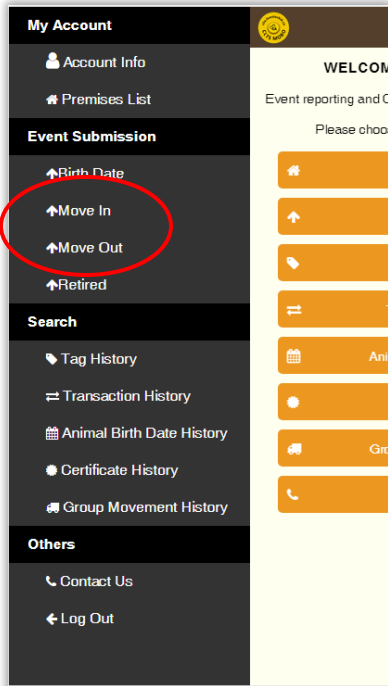

# CLTS MOBO ENHANCEMENTS

## WHAT'S NEW?

THE LATEST UPDATES FOR THE CLTS MOBO APPLICATION

**As of August 25, 2017**

- 1. Movement Events** have been added to the CLTS MOBO app. Move In/Group Move In and Move Out/Group Move Out.

Side Menu:

New Event Type screen:

- 2. Group Movement History** search added to the CLTS MOBO app.

Home screen:

Group Movement Search screen: