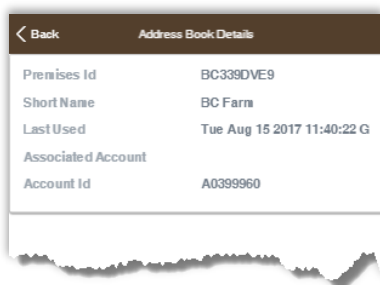

Address Details screen: