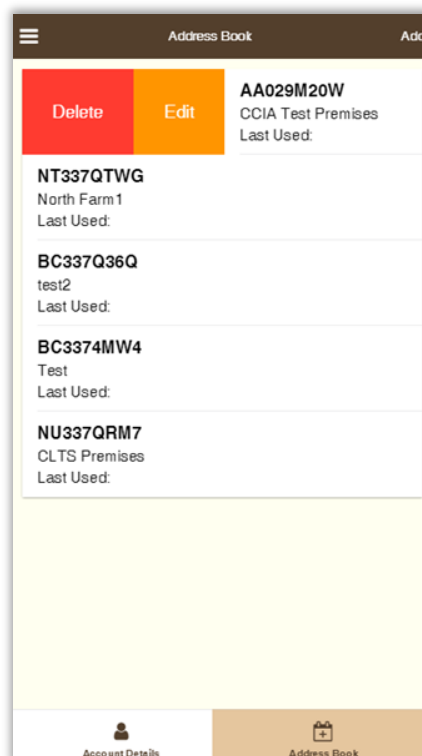

## WHAT'S NEW?

THE LATEST UPDATES FOR THE CLTS MOBO APPLICATION

*As of August 25, 2017, continued*

- Address Book** feature added to the CLTS MOBO app. It can be accessed through the Account Details option. You can add Premises ID's both from the address book screen (see below) and via movement submission.

Account Details screen:

Address Book screen:

Address Details screen:

Delete or Edit Address slide out:

Add Address screen:

## WHAT'S NEW?

THE LATEST UPDATES FOR THE CLTS MOBO APPLICATION

*As of August 25, 2017, continued*

4. **New format** for the following screens:

Tag Entry screen:

Tag Entry- single tag screen:

Tag Entry- tag range screen: