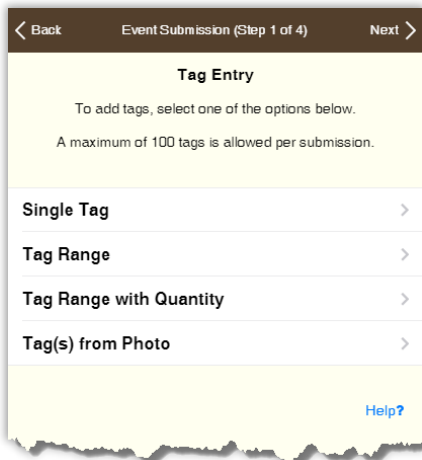

Account Details screen:

Address Book screen:

Address Details screen:

Delete or Edit Address slide out:

Add Address screen:

## WHAT'S NEW?

THE LATEST UPDATES FOR THE CLTS MOBO APPLICATION

*As of August 25, 2017, continued*

4. **New format** for the following screens:

Tag Entry screen:

Tag Entry- single tag screen:

Tag Entry- tag range screen:

Tag Entry- tag range with quantity screen:

Tag Entry- tag(s) from photo screen:

Event Submission Completion screen: