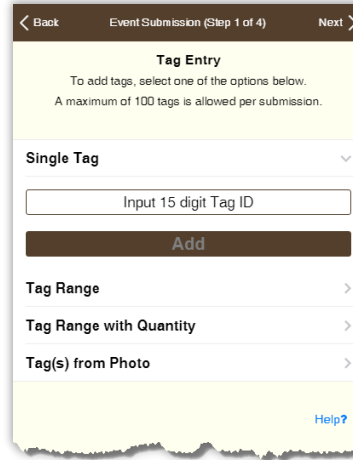

## WHAT'S NEW?

THE LATEST UPDATES FOR THE CLTS MOBO APPLICATION

*As of August 25, 2017, continued*

4. **New format** for the following screens:

Tag Entry screen:

Tag Entry- single tag screen:

Tag Entry- tag range screen:

Tag Entry- tag range with quantity screen:

Tag Entry- tag(s) from photo screen:

Event Submission Completion screen: