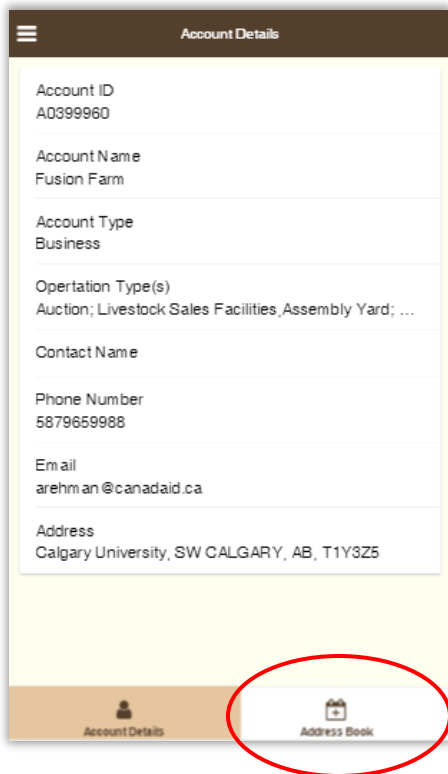

## WHAT'S NEW?

THE LATEST UPDATES FOR THE CLTS MOBO APPLICATION

*As of August 25, 2017, continued*

- Address Book** feature added to the CLTS MOBO app. It can be accessed through the Account Details option. You can add Premises ID's both from the address book screen (see below) and via movement submission.

Account Details screen:

Address Book screen:

Address Details screen:

Delete or Edit Address slide out:

Add Address screen: