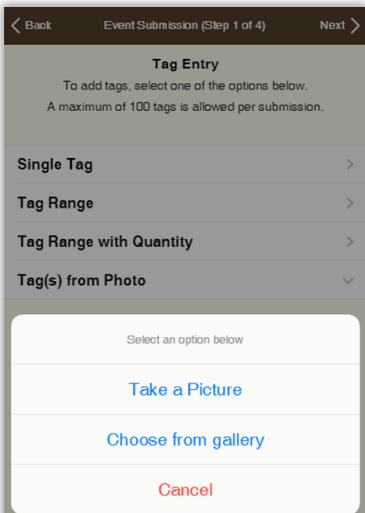

## WHAT'S NEW?

THE LATEST UPDATES FOR THE CLTS MOBO APPLICATION

*As of August 25, 2017, continued*

4. **New format** for the following screens:

Tag Entry screen:

Tag Entry- single tag screen:

Tag Entry- tag range screen:

Tag Entry- tag range with quantity screen:

Tag Entry- tag(s) from photo screen:

Event Submission Completion screen: