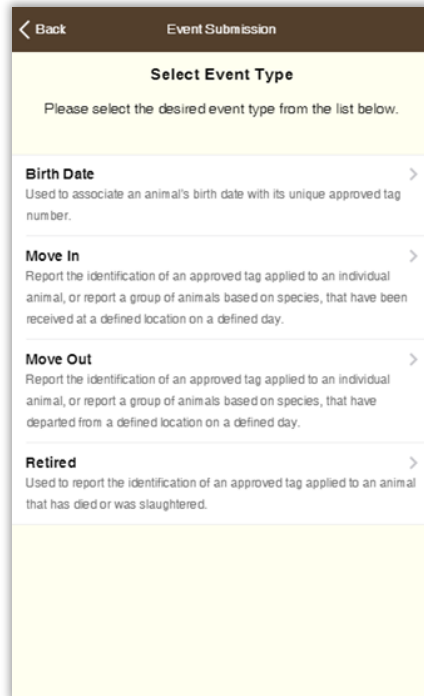

## WHAT'S NEW?

THE LATEST UPDATES FOR THE CLTS MOBO APPLICATION

**As of August 25, 2017**

- 1. Movement Events** have been added to the CLTS MOBO app. Move In/Group Move In and Move Out/Group Move Out.

Side Menu:

New Event Type screen:

- 2. Group Movement History** search added to the CLTS MOBO app.

Home screen:

Group Movement Search screen: