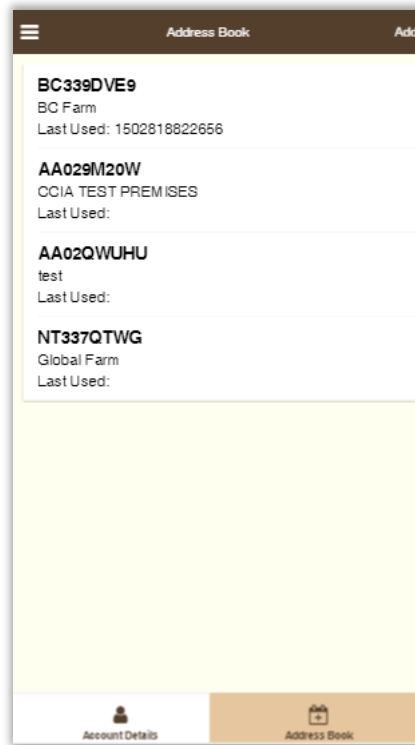

## WHAT'S NEW?

THE LATEST UPDATES FOR THE CLTS MOBO APPLICATION

*As of August 25, 2017, continued*

- Address Book** feature added to the CLTS MOBO app. It can be accessed through the Account Details option. You can add Premises ID's both from the address book screen (see below) and via movement submission.

Account Details screen:

Address Book screen:

Address Details screen:

Delete or Edit Address slide out:

Add Address screen: