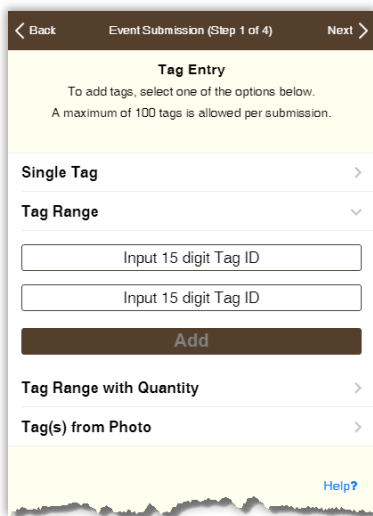

Account Details screen:

Address Book screen:

Address Details screen:

Delete or Edit Address slide out:

Add Address screen:

## WHAT'S NEW?

THE LATEST UPDATES FOR THE CLTS MOBO APPLICATION

*As of August 25, 2017, continued*

4. **New format** for the following screens:

Tag Entry screen:

Tag Entry- single tag screen:

Tag Entry- tag range screen:

Tag Entry- tag range with quantity screen:

Tag Entry- tag(s) from photo screen:

Event Submission Completion screen: