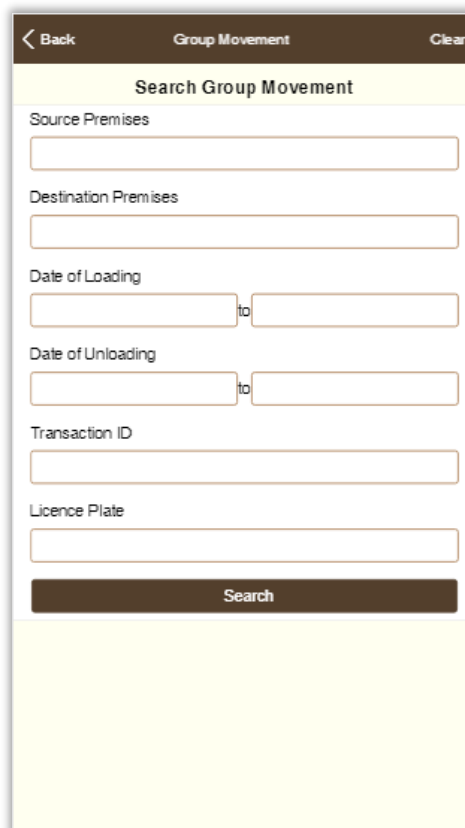

## WHAT'S NEW?

THE LATEST UPDATES FOR THE CLTS MOBO APPLICATION

**As of August 25, 2017**

- 1. Movement Events** have been added to the CLTS MOBO app. Move In/Group Move In and Move Out/Group Move Out.

Side Menu:

New Event Type screen:

- 2. Group Movement History** search added to the CLTS MOBO app.

Home screen:

Group Movement Search screen: