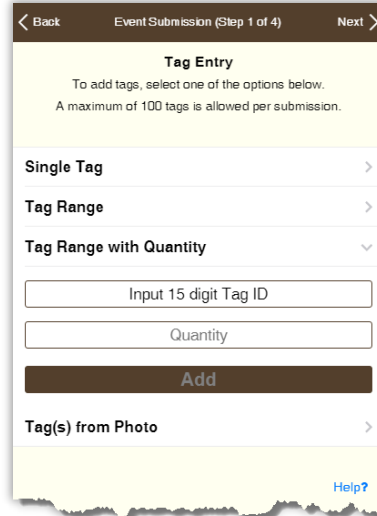

## WHAT'S NEW?

THE LATEST UPDATES FOR THE CLTS MOBO APPLICATION

*As of August 25, 2017, continued*

4. **New format** for the following screens:

Tag Entry screen:

Tag Entry- single tag screen:

Tag Entry- tag range screen:

Tag Entry- tag range with quantity screen:

Tag Entry- tag(s) from photo screen:

Event Submission Completion screen: