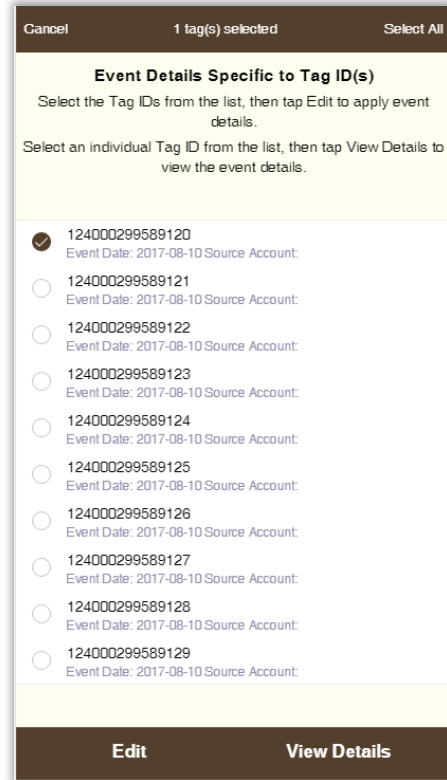

Tag Entry- tag range with quantity screen:

Tag Entry- tag(s) from photo screen:

Event Submission Completion screen:

## WHAT'S NEW?

THE LATEST UPDATES FOR THE CLTS MOBO APPLICATION

*As of August 25, 2017, continued*

- Different event details are able to be applied to multiple selected tags at one time.

Tag list screen:

Tag list screen if a tag is selected:

If multiple tags are selected, only the Edit option will be available.

Event Details page:

Tags with event details applied will be highlighted: