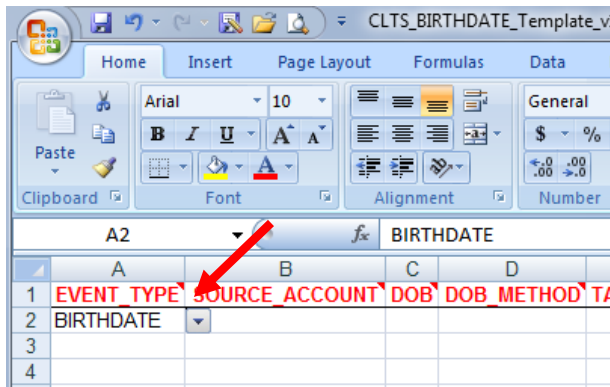

**Animal Inventory Search**- Search criteria have been added to the animal inventory search page. CLTS users can narrow results by entering specific details such as premises, birth date range, D.O.B. (date of birth) submission date range, sex, breed or species.